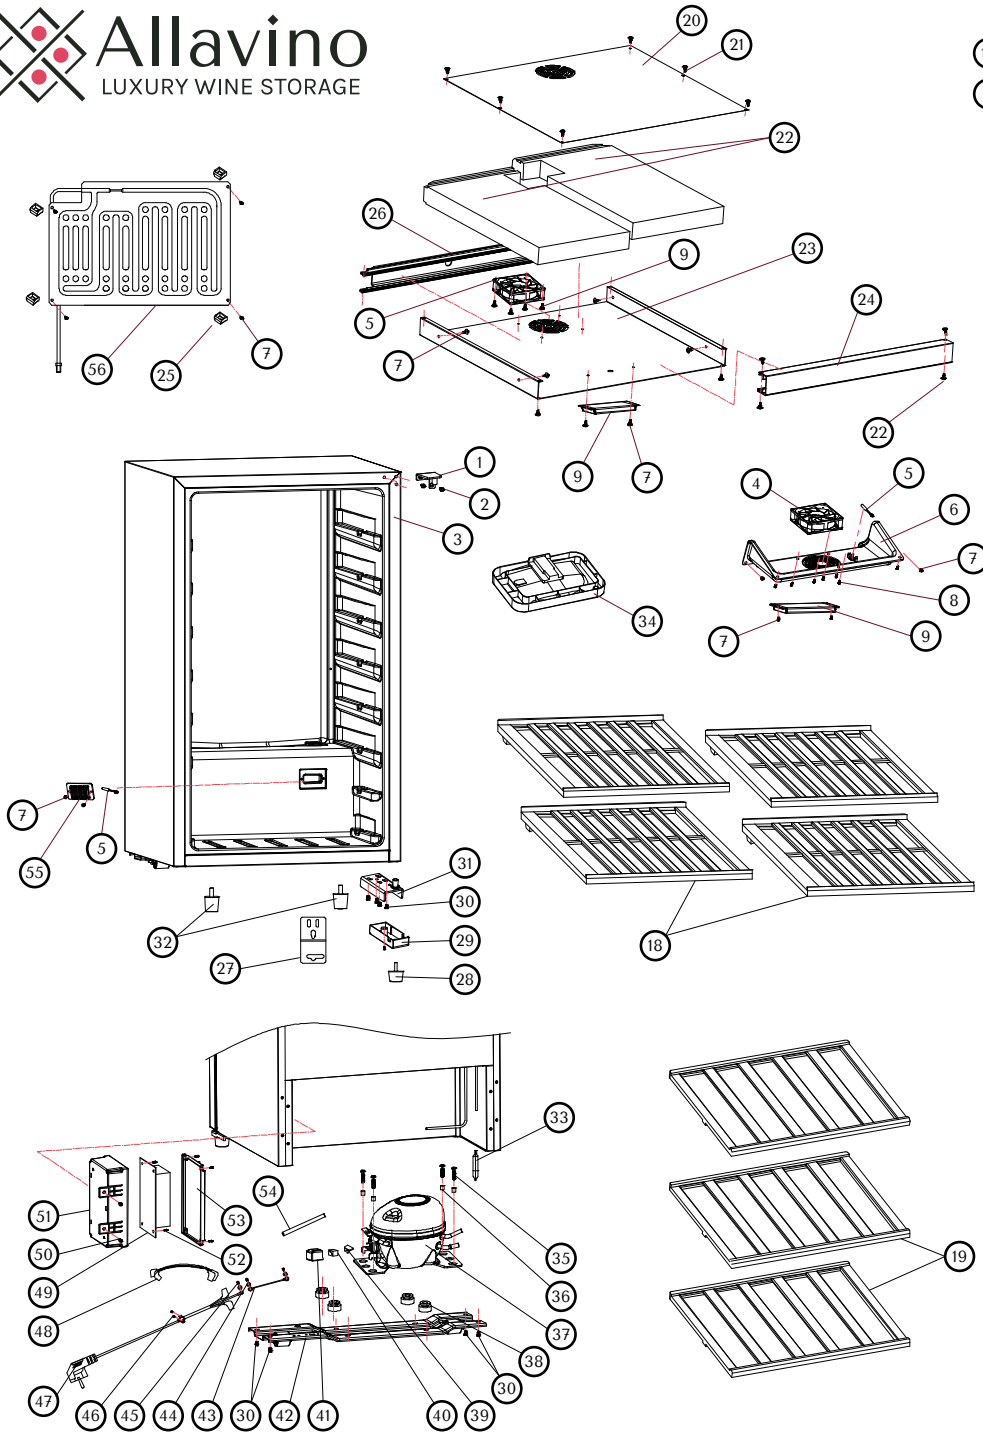

Spare Part List

Revised 11/15/2023

#	PART NUMBER	Part Name	Qty
1	TY02-160	Right Upper Hinge	1
2	GB/T-819.1-2000	Screw M5x12	3
3	KWR43D-2SR	Appliance Cabinet	1
4	DQ01-002	8025S Fan	2
5	DQ09-011	NTC Probe	2
6	TY01-102	Fan Base	1
7	GB/T845-1985	Screw ST4x12	17
8	GB/T845-1985	Screw ST5x12	8
9	KWD-102.01.05-00	LED Light Component	2
10	KWS-34.02C-11	Display Cover	1
11	GB/T845-1985	Screw ST3x8	2
12	DQ11Y-006-HM	Control PCB	1
13	GB/T818-2000	Screw M4X35	2
14	TY02-099	Handle Washer	2
15	KWS-34.02C-01	Door Seal	1
16	TY02-156	Handle	1
17	KWD4502CC00YLGC	Door	1
18	KWS-52.10-01	7P Wooden Shelf	4
19	KWS-52.10-02	5P Wooden Shelf	3
20	KWD-45A.13-02	Zone Partition Upper Cover	1
21	GB/T845-1985	Phillips Head Screw	10
22	KWD-45A.13-04	Zone Partition Foam	2
23	KWD-45A.13-03	Zone Partition Lower Cover	1
24	KWD-45A.13-01	Zone Partition Front Cover	1
25	TY01-173	Evaporator Base	4
26	KWD-45.13A-05	Zone Partition Rear Cover	1
27	TY02-106F	Lock Base	1
28	TY01-091	Support Feet IV	1
29	TY01-090	Door Support Cover	1
30	GB/T5783-2000	Screw M5X12	8
31	TY02-100	Lower Hinge	1
32	TY01-083	Adjustable Foot III	2
33	TY02-139	Dry Filter	1
34	TY01-109	Water Reserve Pan	1
35	TY03-003	Hexagon Head Bolt	4
36	TY03-001	Steel Collar	4
37	EY40U6L	Compressor	1
38	TY03-002	Compressor Standoff	4
39	BT55-120	Temperature Shutoff Sensor	1
40	QP2-4.7G	PTC Thermistor	1
41	TY03-004	Compressor Electrical Cover	1
42	KWS-52.21-00	Compressor Base	1
43	DQ03-057	Ground Wire	1
44	GB/T862.1-1987	Washer	2
45	GB/T818-2000	Pan Head Screw	2
46	GB/T845-1985	M4 Round Head Screw	2
47	DQ03-074	Type A Plug	1
48	DQ03-086	Connection Wire	1
49	DQ11Y-005-HM	Power PCB	1
50	GB/T5783-2000	Screw ST4x12	6
51	TY01-107	PCB Box	1
52	GB/T5783-2000	Screw ST4X8	2
53	TY01-108	PCB Box Cover	1
54	KWS-166M.20-01	Sealing Pipe	1
55	TY01-099	NTC Probe Vent	1
56	KWD-29.17-00A	Evaporator	1