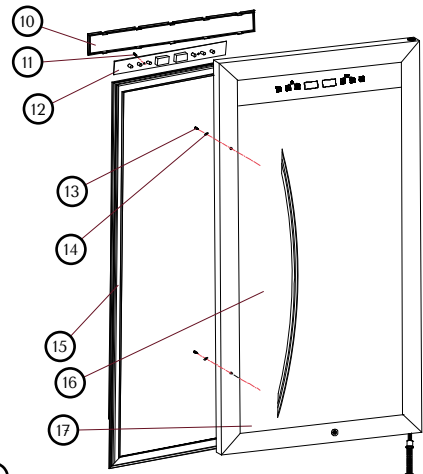

Spare Part List

Revised 11/15/2023

#	PART NUMBER	Part Name	Qty
1	TY02-160	Right Upper Hinge	1
2	GB/T-819.1-2000	Screw M5x12	3
3	KWR43D-2SR	Appliance Cabinet	1
4	DQ01-002	8025S Fan	2
5	DQ09-011	NTC Probe	2
6	TY01-102	Fan Base	1
7	GB/T845-1985	Screw ST4x12	17
8	GB/T845-1985	Screw ST5x12	8
9	KWD-102.01.05-00	LED Light Component	2
10	KWS-34.02C-11	Display Cover	1
11	GB/T845-1985	Screw ST3x8	2
12	DQ11Y-006-HM	Control PCB	1
13	GB/T818-2000	Screw M4X35	2
14	TY02-099	Handle Washer	2
15	KWS-34.02C-01	Door Seal	1
16	TY02-156	Handle	1
17	KWD4502CC00YLGC	Door	1
18	KWS-52.10-01	7P Wooden Shelf	4
19	KWS-52.10-02	5P Wooden Shelf	3
20	KWD-45A.13-02	Zone Partition Upper Cover	1
21	GB/T845-1985	Phillips Head Screw	10
22	KWD-45A.13-04	Zone Partition Foam	2
23	KWD-45A.13-03	Zone Partition Lower Cover	1
24	KWD-45A.13-01	Zone Partition Front Cover	1
25	TY01-173	Evaporator Base	4
26	KWD-45.13A-05	Zone Partition Rear Cover	1
27	TY02-106F	Lock Base	1
28	TY01-091	Support Feet IV	1
29	TY01-090	Door Support Cover	1
30	GB/T5783-2000	Screw M5X12	8
31	TY02-100	Lower Hinge	1
32	TY01-083	Adjustable Foot III	2
33	TY02-139	Dry Filter	1
34	TY01-109	Water Reserve Pan	1
35	TY03-003	Hexagon Head Bolt	4
36	TY03-001	Steel Collar	4
37	EY40U6L	Compressor	1
38	TY03-002	Compressor Standoff	4
39	BT55-120	Temperature Shutoff Sensor	1
40	QP2-4.7G	PTC Thermistor	1
41	TY03-004	Compressor Electrical Cover	1
42	KWS-52.21-00	Compressor Base	1
43	DQ03-057	Ground Wire	1
44	GB/T862.1-1987	Washer	2
45	GB/T818-2000	Pan Head Screw	2
46	GB/T845-1985	M4 Round Head Screw	2
47	DQ03-074	Type A Plug	1
48	DQ03-086	Connection Wire	1
49	DQ11Y-005-HM	Power PCB	1
50	GB/T5783-2000	Screw ST4x12	6
51	TY01-107	PCB Box	1
52	GB/T5783-2000	Screw ST4X8	2
53	TY01-108	PCB Box Cover	1
54	KWS-166M.20-01	Sealing Pipe	1
55	TY01-099	NTC Probe Vent	1
56	KWD-29.17-00A	Evaporator	1