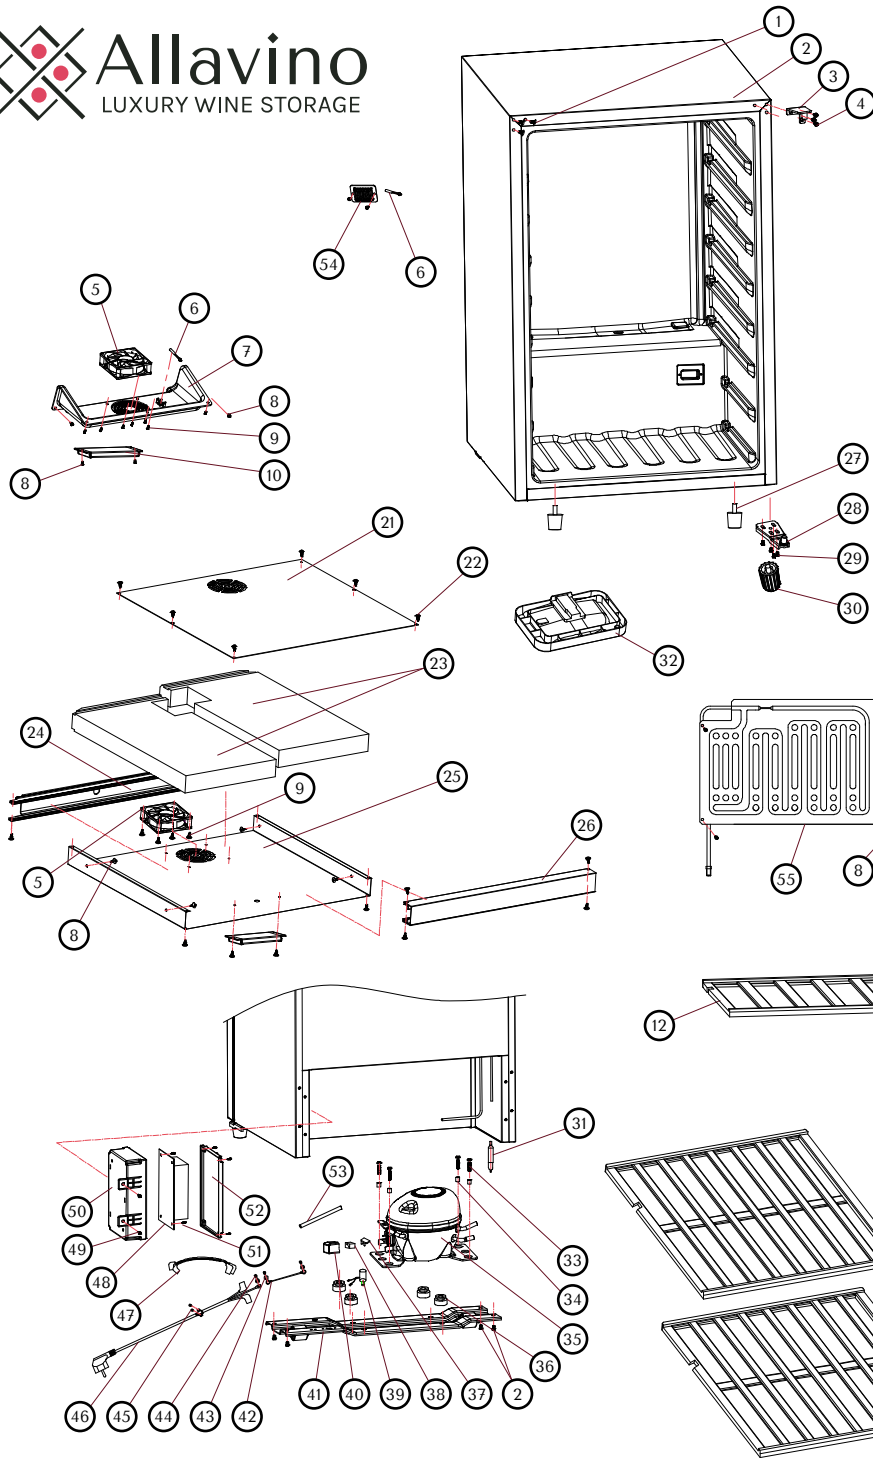

# Spare Part List

Revised 11/15/2023

#	PART NUMBER	Part Name	Qty
1	TY01-131	Upper Hinge Cover	3
2	KWR47D-2SR	Appliance Cabinet	1
3	TY02-160	Right Upper Hinge	1
4	GB/T818-2000	Screw M5x12	3
5	DQ01-002	8025S Fan	1
6	DQ09-011	NTC Probe	1
7	TY01-102	Fan Base	1
8	GB/T5783-2000	Screw ST4x12	15
9	GB/T845-1985	Screw ST5x12	8
10	KWD-102.01.05-00	LED Light Component	2
11	KWS-62.10-01C	8P Wood Shelf	4
12	KWS-62.10-02A	6P Wood Shelf	3
13	KWS-62.02-04	Display Cover	1
14	GB/T845-1985	Screw ST3x8	2
15	DQ11Y-006-HM	Control PCB	1
16	KWS-62.02B-01	Door Seal	1
17	GB/T818-2000	Screw M4x35	2
18	TY02-099	Handle Washer	2
19	KWD5402C00SYLGC	Door	1
20	TY02-156I	Handle	1
21	KWD-102.13-02	Zone Partition Upper Cover	1
22	GB/T845-1985	Phillips Head Screw	10
23	KWD-54.13-04	Zone Partition Foam	2
24	KWD-54.13A-05	Zone Partition Mount	1
25	KWD-54.13-03	Zone Partition Lower Cover	1
26	KWD-54A.13-01	Zone Partition Front Cover	1
27	TY01-083	Support Feet III	2
28	TY02-100	Lower Hinge	1
29	GB/T5783-2000	Screw M5x12	8
30	TY01-091	Support Feet IV	1
31	TY02-139	Dry Filter	1
32	TY01-109	Water Reserve Pan	1
33	TY03-003	Hexagon Head Bolt	4
34	TY03-001	Steel Collar	4
35	EXA35GU6	Compressor	1
36	TY03-002	Compressor Standoff	4
37	BT18-105	Temperature Shutoff Sensor	1
38	QP2-15	PTC Thermistor	1
39	2.5MF	Capacitor	1
40	TY03-004	Compressor Electrical Cover	1
41	KWS-62.21-00	Compressor Base	1
42	DQ03-057	Ground Wire	1
43	GB/T862.1-1987	Washer	2
44	GB/T818-2000	Screw M4x6	2
45	GB/T845-1985	Screw M4x10	2
46	DQ03-089	Plug	1
47	DQ03-086	Connection Wire	1
48	DQ11Y-005-HM	Power PCB	1
49	GB/T5783-2000	Screw ST4x12	6
50	TY01-107	PCB Box	1
51	GB/T5783-2000	Screw ST4x8	2
52	TY01-108	PCB Box Cover	1
53	KWS-166M.20-01	Sealing Pipe	1
54	TY01-099	NTC Probe Vent	1
55	KWD-54.17-00	Evaporator	1
56	KWD-29.17-00A	Evaporator	1