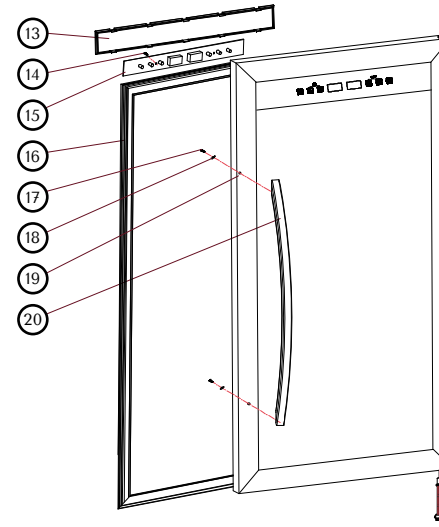

# Spare Part List

Revised 11/15/2023

#	PART NUMBER	Part Name	Qty
1	TY01-131	Upper Hinge Cover	3
2	KWR47D-2SR	Appliance Cabinet	1
3	TY02-160	Right Upper Hinge	1
4	GB/T818-2000	Screw M5x12	3
5	DQ01-002	8025S Fan	1
6	DQ09-011	NTC Probe	1
7	TY01-102	Fan Base	1
8	GB/T5783-2000	Screw ST4x12	15
9	GB/T845-1985	Screw ST5x12	8
10	KWD-102.01.05-00	LED Light Component	2
11	KWS-62.10-01C	8P Wood Shelf	4
12	KWS-62.10-02A	6P Wood Shelf	3
13	KWS-62.02-04	Display Cover	1
14	GB/T845-1985	Screw ST3x8	2
15	DQ11Y-006-HM	Control PCB	1
16	KWS-62.02B-01	Door Seal	1
17	GB/T818-2000	Screw M4x35	2
18	TY02-099	Handle Washer	2
19	KWD5402C00SYLGC	Door	1
20	TY02-156I	Handle	1
21	KWD-102.13-02	Zone Partition Upper Cover	1
22	GB/T845-1985	Phillips Head Screw	10
23	KWD-54.13-04	Zone Partition Foam	2
24	KWD-54.13A-05	Zone Partition Mount	1
25	KWD-54.13-03	Zone Partition Lower Cover	1
26	KWD-54A.13-01	Zone Partition Front Cover	1
27	TY01-083	Support Feet III	2
28	TY02-100	Lower Hinge	1
29	GB/T5783-2000	Screw M5x12	8
30	TY01-091	Support Feet IV	1
31	TY02-139	Dry Filter	1
32	TY01-109	Water Reserve Pan	1
33	TY03-003	Hexagon Head Bolt	4
34	TY03-001	Steel Collar	4
35	EXA35GU6	Compressor	1
36	TY03-002	Compressor Standoff	4
37	BT18-105	Temperature Shutoff Sensor	1
38	QP2-15	PTC Thermistor	1
39	2.5MF	Capacitor	1
40	TY03-004	Compressor Electrical Cover	1
41	KWS-62.21-00	Compressor Base	1
42	DQ03-057	Ground Wire	1
43	GB/T862.1-1987	Washer	2
44	GB/T818-2000	Screw M4x6	2
45	GB/T845-1985	Screw M4x10	2
46	DQ03-089	Plug	1
47	DQ03-086	Connection Wire	1
48	DQ11Y-005-HM	Power PCB	1
49	GB/T5783-2000	Screw ST4x12	6
50	TY01-107	PCB Box	1
51	GB/T5783-2000	Screw ST4x8	2
52	TY01-108	PCB Box Cover	1
53	KWS-166M.20-01	Sealing Pipe	1
54	TY01-099	NTC Probe Vent	1
55	KWD-54.17-00	Evaporator	1
56	KWD-29.17-00A	Evaporator	1